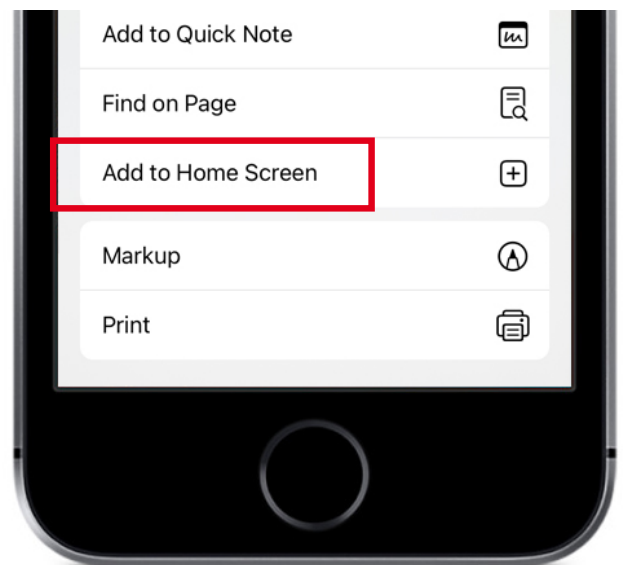

How to save your 2023 Abergele Fixture Diary to your phone or tablet for easy access.

There may be changes or amendments throughout the year, so please refer to the diary regularly to view any alterations we make.

Changes will overwrite the existing version.

Tap the bookmark icon

Tap 'Add to Home Screen'

Icon added to Home Screen