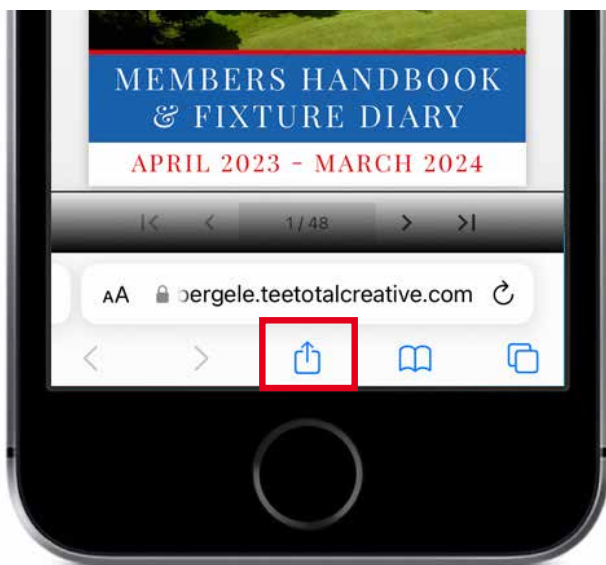

How to save your 2023 Abergele Fixture Diary to your phone or tablet for easy access.

There may be changes or amendments throughout the year, so please refer to the diary regularly to view any alterations we make.

Changes will overwrite the existing version.

Tap the bookmark icon

Tap 'Add to Home Screen'

Icon added to Home Screen